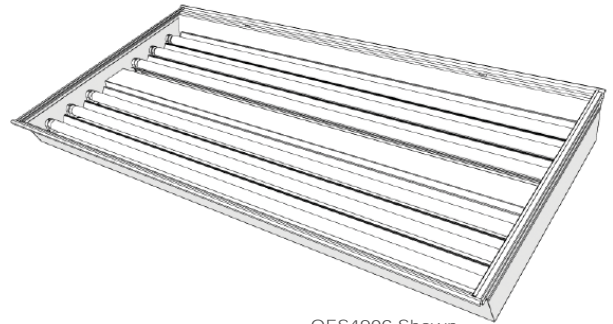

Orion Energy Systems

OES Industrial Troffer Fixture Series

Orion's patented lighting systems incorporate superior optical and thermal efficiency to deliver the most output with the least input.

APPLICATIONS Industrial environments with T-bar ceilings over 15 ft. Fits standard 2' by 4' ceiling grids.

CERTIFICATION UL Listed for Damp Locations.

CONSTRUCTION Durable steel frame. Lamps included. Multiple lens options available. >90% fixture efficiency.

ELECTRICAL Hardwire power connection.

FINISH White finish. Hinged door with lens included in kit (ships unattached).

REFLECTOR Patented, optically efficient design provides 95% total reflectance.

OES4906 Shown

SPECIFICATIONS

Series	Lamps	Wattage Consumed @ 277v	Length	Width	Depth
OES4904-PL	4 Lamp T8	145	47.75"	23.75"	4.0"
OES4906-PL	6 Lamp T8	218	47.75"	23.75"	4.0"

Kit	
K	Kit, Includes Fixture and Hinged Frame with Lens

Lens*	
(blank)	Clear Acrylic
CI	Cracked Ice Acrylic
PML	Prismatic Acrylic
PCL	Clear Polycarbonate
PL5	Parabolic (3/4" spacing)
*A deep parabolic lens (with 8" spacing) is also available. It includes an adapter frame that increases the height of the fixture by 3". Consult Orion Customer Service for more information.	