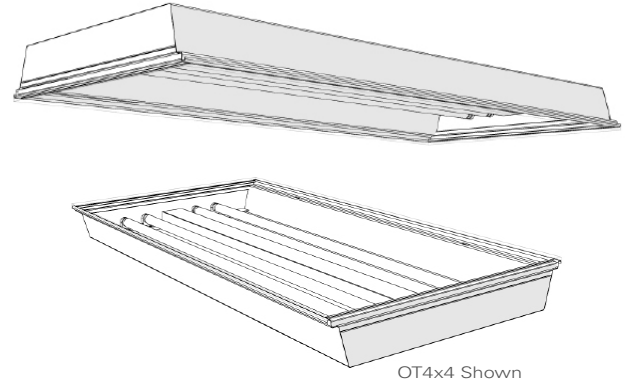

Orion Energy Systems

OT Office Troffer Fixture Series

Orion's patented lighting systems incorporate superior optical and thermal efficiency to deliver the most output with the least input.

APPLICATIONS Office and other low bay environments with T-bar ceilings less than 15 ft. Fits 2' by 2' and 2' by 4' ceiling grids.

ELECTRICAL Hardwire power connection. Normal output ballast standard.

FINISH White finish. Hinged door with lens included in kit.

CERTIFICATION UL Listed for Damp Locations.

CONSTRUCTION Durable steel frame. Linear fluorescent lamps sold separately in case quantities. U-tube fluorescent lamps included and installed in fixtures. No reflectors included. Multiple lens options available. >90% fixture efficiency.

OT4x4 Shown

SPECIFICATIONS

Series	Lamps	Wattage Consumed		Length	Width	Depth
		@120v	@277v			
OT2X2-U	2 Lamp (U-tube)	48@120v	48@277v	24.0"	23.75"	4.0"
OT2x2-UNV-IS	2 Lamp T8	27@120v	27@277v	24.0"	23.75"	4.0"
OT4x2-UNV-IS	2 Lamp T8	56@120v	56@277v	47.75"	23.75"	4.0"
OT4x3-UNV-IS	3 Lamp T8	84@120v	84@277v	47.75"	23.75"	4.0"
OT4x4-UNV-IS	4 Lamp T8	111@120v	111@277v	47.75"	23.75"	4.0"