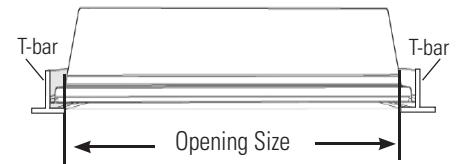

CERTIFICATION UL Listed for Damp Locations.

CONSTRUCTION Durable aluminum frame. Sealed and gasketed lens assembly. Lamps included. Orion recommends the installation of secondary wire supports to the building structure (not included). >90% fixture efficiency.

ELECTRICAL Hardwired. Instant and programmed start ballasts available.

FINISH Hinged lens is gasketed to seal to frame, and frame is gasketed to seal to the ceiling grid. Frame and housing included in kit (ships unattached).

REFLECTOR Patented, optically efficient design provides 95% total reflectance.

STA4 shown

SPECIFICATIONS

Series	Lamps	Wattage Consumed @ 277v	Length	Width	Depth	Opening Size
STA4-2x4-GW	4 Lamp T8	145	48.0"	24.0"	6.5"	23.0" x 47.0"
STA4-2x4-SGW	4 Lamp T8	145	47.5"	23.5"	6.5"	22.5" x 46.5"
STA6-2x4-GW	6 Lamp T8	218	48.0"	24.0"	6.5"	23.0" x 47.0"
STA6-2x4-SGW	6 Lamp T8	218	47.5"	23.5"	6.5"	22.5" x 46.5"