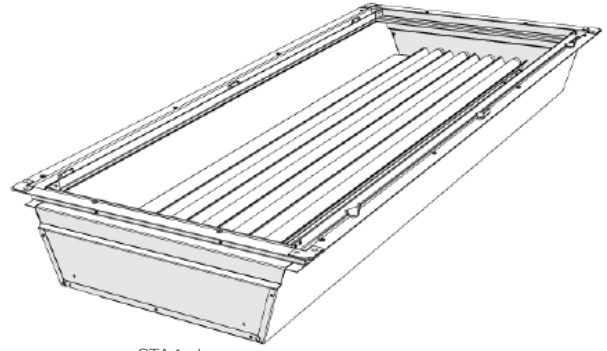

Orion Energy Systems

Sealed Troffer Fixture Series

Orion's patented lighting systems incorporate superior optical and thermal efficiency to deliver the most output with the least input.

APPLICATIONS High bay interior environments, especially food service applications, that require a washdown. Fits standard 1" wide T-bar ceilings and 1.5" wide T-bar ceilings.

CERTIFICATION UL Listed for Damp Locations.

CONSTRUCTION Durable aluminum frame. Sealed and gasketed lens assembly. Lamps included. Orion recommends the installation of secondary wire supports to the building structure (not included). >90% fixture efficiency.

ELECTRICAL Hardwired. Instant and programmed start ballasts available.

FINISH Hinged lens is gasketed to seal to frame, and frame is gasketed to seal to the ceiling grid. Frame and housing included in kit (ships unattached).

REFLECTOR Patented, optically efficient design provides 95% total reflectance.

STA4 shown

SPECIFICATIONS

Series	Lamps	Wattage Consumed @ 277v	Length	Width	Depth	Opening Size
STA4-2x4-GW	4 Lamp T8	145	48.0"	24.0"	6.5"	23.0" x 47.0"
STA4-2x4-SGW	4 Lamp T8	145	47.5"	23.5"	6.5"	22.5" x 46.5"
STA6-2x4-GW	6 Lamp T8	218	48.0"	24.0"	6.5"	23.0" x 47.0"
STA6-2x4-SGW	6 Lamp T8	218	47.5"	23.5"	6.5"	22.5" x 46.5"