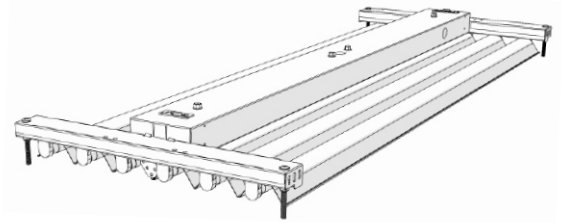

T5P6 shown.

SPECIFICATIONS

Series	Lamps	Wattage Consumed	Length	Width	Depth	Weight (without lamps)*
T5P/T5	2 Lamps	114 @ 277v	46.15"	6.5"	3.0"	3.5 lbs
T5P/T5	3 Lamps	185 @ 277v	46.15"	9.13"	3.0"	4.5 lbs
T5P/T5	4 Lamps	226 @ 277v	46.15"	11.73"	3.0"	5.0 lbs
T5P/T5	6 Lamps	340 @ 277v	46.15"	17.0"	3.0"	7.0 lbs
T5P/T5	8 Lamps	452 @ 277v	46.15"	22.2"	3.25"	10.5 lbs
T5P/T5	10 Lamps	566 @ 277v	46.15"	27.5"	3.25"	12.0 lbs
T5P/T5	12 Lamps	680 @ 277v	92.8"	17.0"	3.25"	21.0 lbs